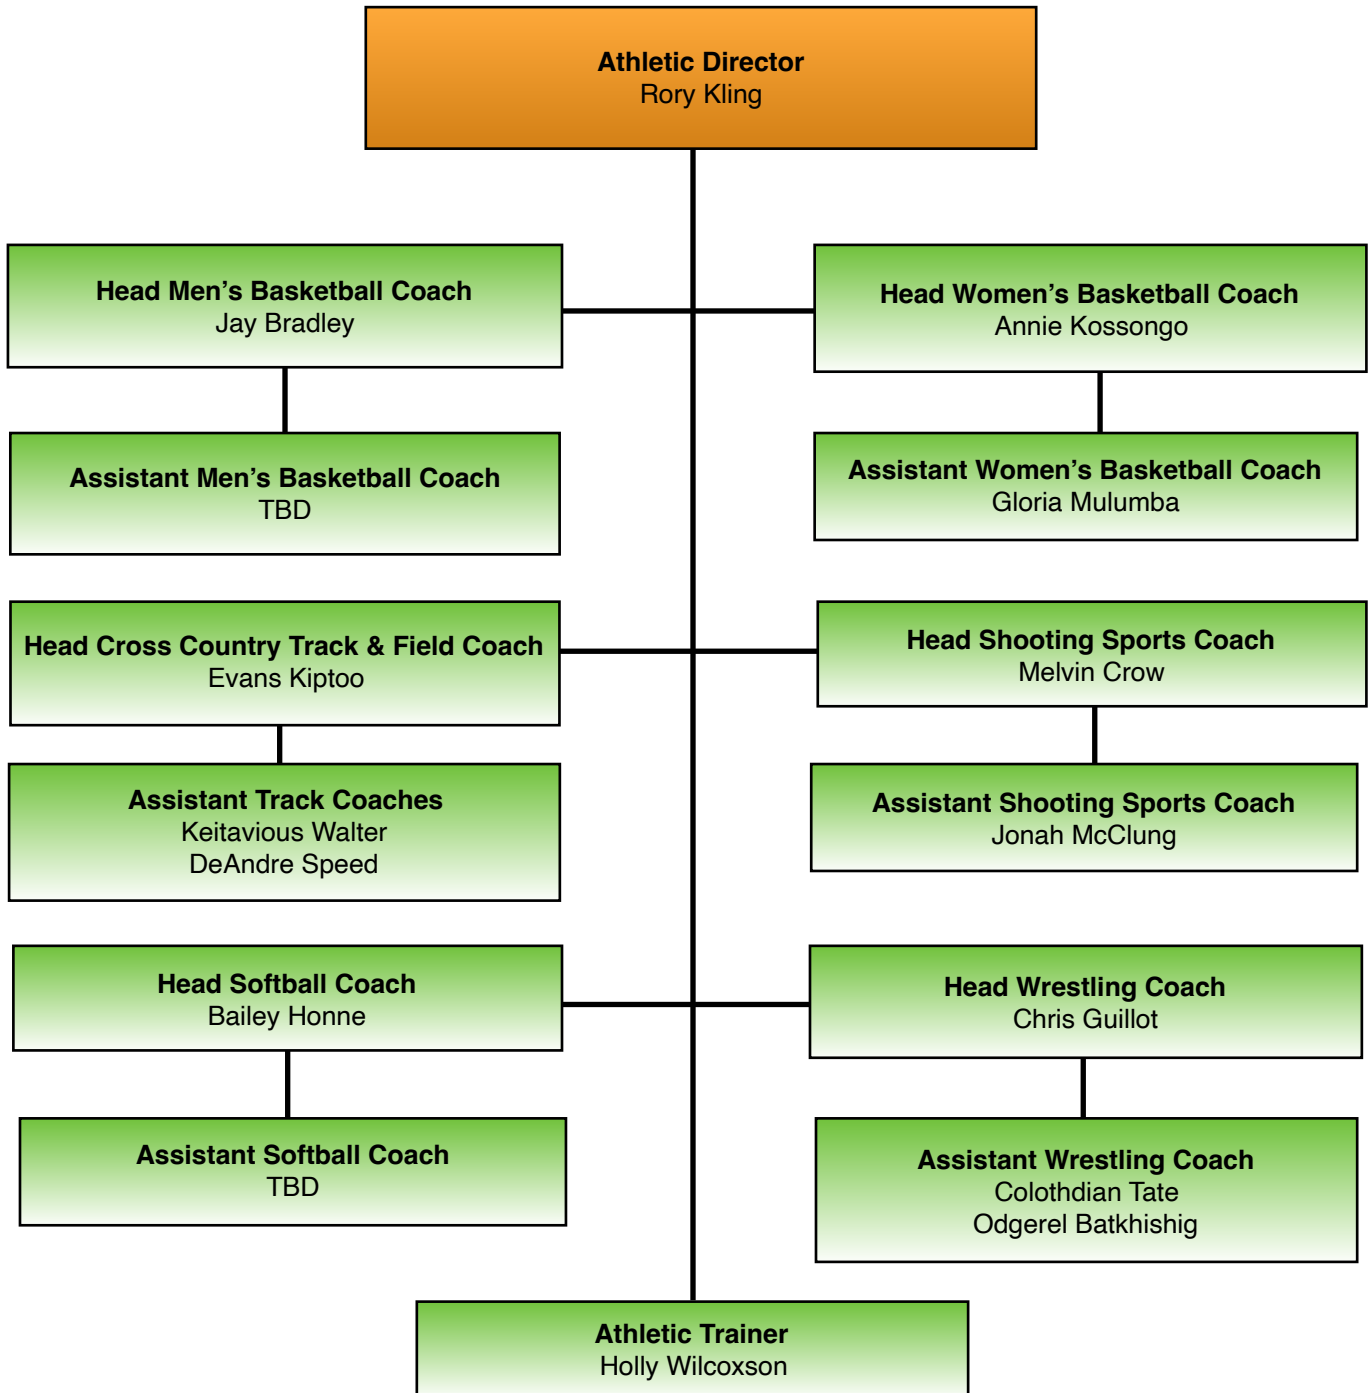

INFORMATION TECHNOLOGY & ATHLETICS