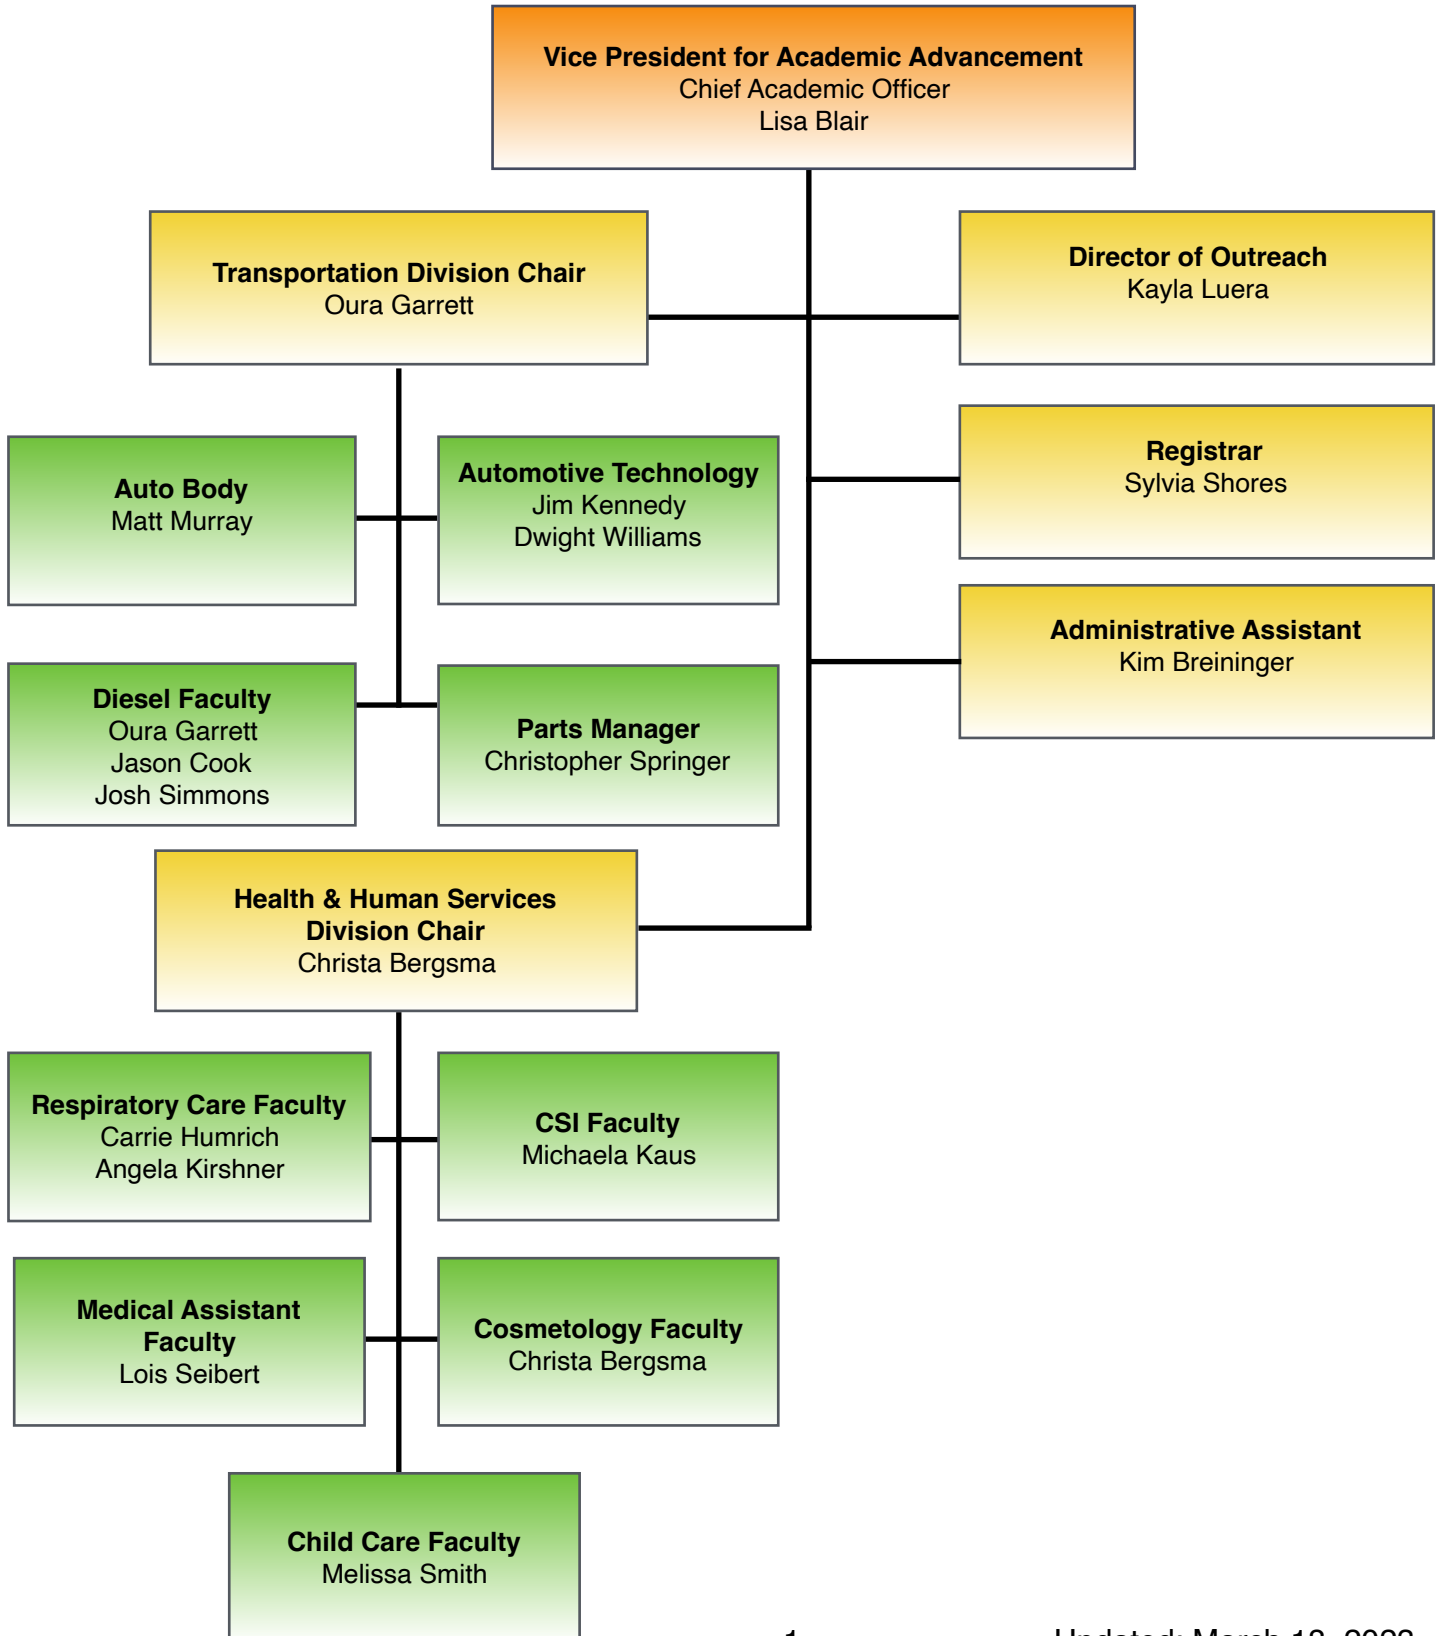

Director of Outreach
Kayla Luera

**Director of Information
Technology**
Mark Dickey

**Director of Price Convention
Center**
Raynie Harvey

Grant Writer
Brenna Henry

PRESIDENT - DIRECT REPORTS

ACADEMIC AFFAIRS

ACADEMIC AFFAIRS

INFORMATION TECHNOLOGY & ATHLETICS

INFORMATION TECHNOLOGY

OPERATIONS

Student Advancement

LINE OF AUTHORITY