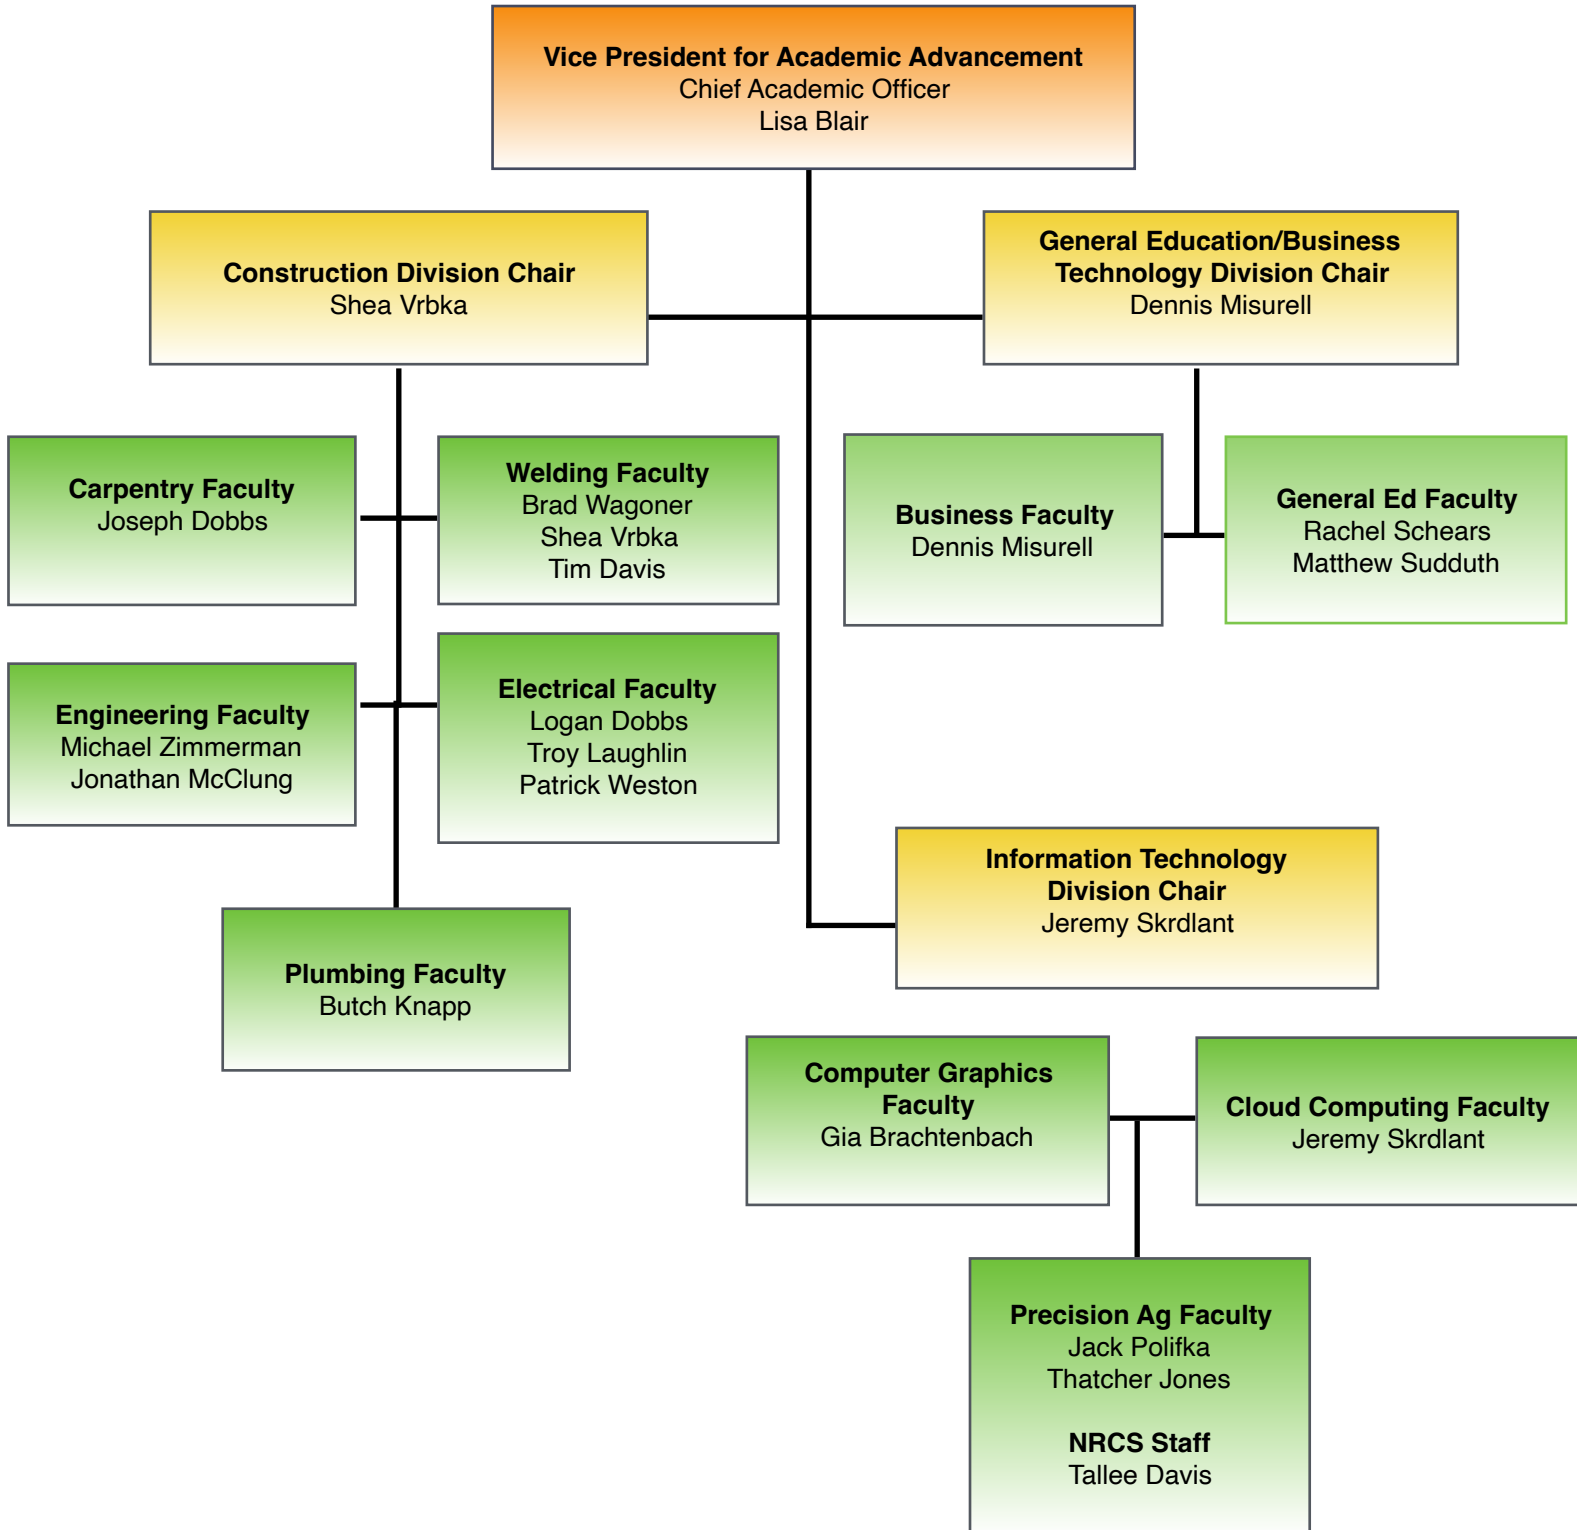

Director of Outreach
Kayla Luera

**Director of Information
Technology**
Mark Dickey

**Director of Price Convention
Center**
Raynie Harvey

Grant Writer
Brenna Henry

PRESIDENT - DIRECT REPORTS

ACADEMIC AFFAIRS

ACADEMIC AFFAIRS

INFORMATION TECHNOLOGY & ATHLETICS

INFORMATION TECHNOLOGY

OPERATIONS

Student Advancement

LINE OF AUTHORITY