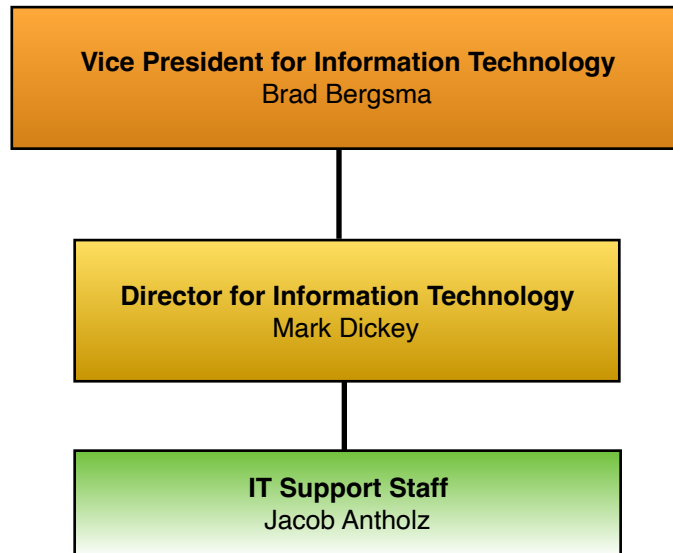

INFORMATION TECHNOLOGY